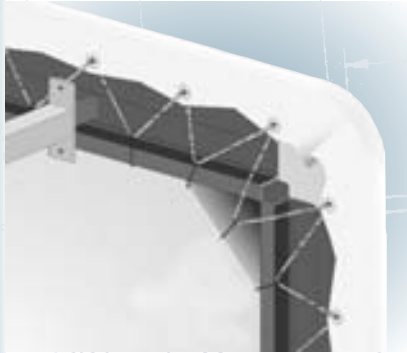

CINEVISION

The new Postcard screen.

CINEVISION:
Lacing of the fabric with eyelets at the back of the frame. Round or square corners.

WALL MOUNT

The standard mounting is on the wall, with an adjustable gap between the screen and the wall.

Short wall mount

Long wall mount

Other mounting systems are available (suspended from the ceiling, mounted on feet, ...)

Quick suspension of the frame on its mounts and locking feature by 45° rotation of the junction part