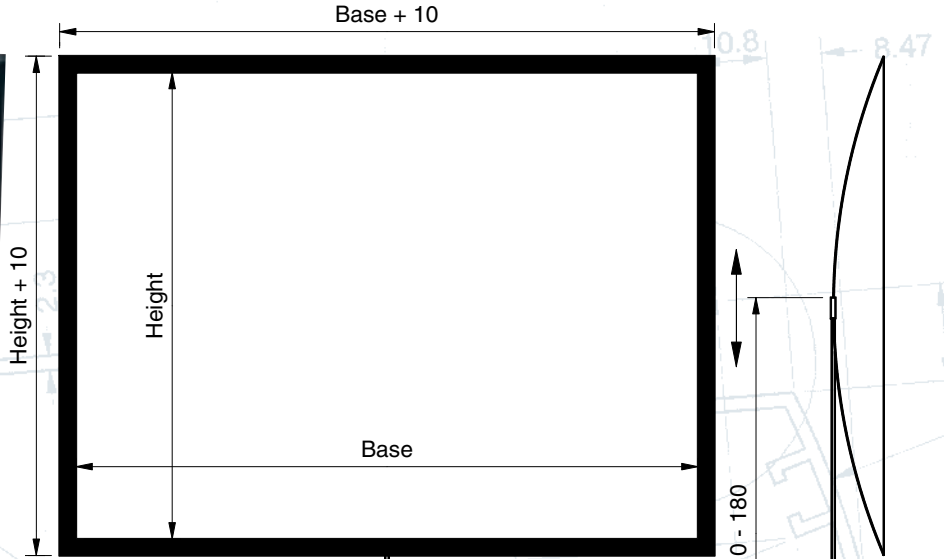

MOBILE and TRIPOD SCREENS

EASYFIXX

Compact and lightweight, this is the only "ULTRA MOBILE" screen on the market.

Installed in a few minutes:

- With less than 4.5 kg and its transport bag, the Easyfixx screen is particularly adapted to presentations on the move.
- Easy and very quick to set up.
- Adjustable in height, the Easyfixx screen does not make any compromise with the quality of your projection

4-foot stand

Handle to adjust the height

Image format Height x base (cm)	Black out matt white Reference number	Shipping weight in Kg	Net weight in Kg
4:3 format			
113 x 150	ISY01B1120160	5	3
128 x 170	ISY01B1135180	6	3
143 x 190	ISY01B1150200	6	4
173 x 230	ISY01B1180240	6	4
16:9 format			
84 x 150	ISY01B1090160	6	3
96 x 170	ISY01B1101180	7	4
107 x 190	ISY01B1112200	7	4
129 x 230	ISY01B1135240	8	5

4:3

16:9