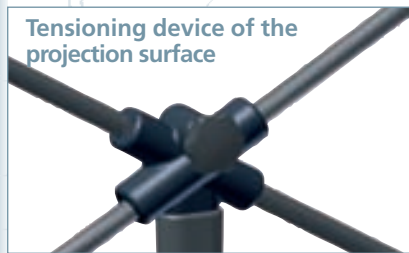

MOBILE and TRIPOD SCREENS

EASYFIXX

Compact and lightweight, this is the only "ULTRA MOBILE" screen on the market.

Installed in a few minutes:

- With less than 4.5 kg and its transport bag, the Easyfixx screen is particularly adapted to presentations on the move.
- Easy and very quick to set up.
- Adjustable in height, the Easyfixx screen does not make any compromise with the quality of your projection

4-foot stand

Handle to adjust the height

Image format Height x base (cm)	Black out matt white Reference number	Shipping weight in Kg	Net weight in Kg
4:3 format			
113 x 150	ISY01B1120160	5	3
128 x 170	ISY01B1135180	6	3
143 x 190	ISY01B1150200	6	4
173 x 230	ISY01B1180240	6	4
16:9 format			
84 x 150	ISY01B1090160	6	3
96 x 170	ISY01B1101180	7	4
107 x 190	ISY01B1112200	7	4
129 x 230	ISY01B1135240	8	5